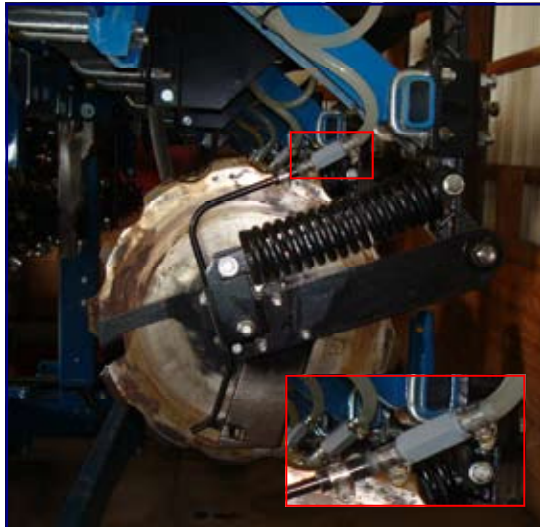

CDS-John Blue In-line Check Valves

Stop your delivery lines from draining - Put your fertilizer where you want it -

Part Number Description

115284-01	Check Valve - PVC, 1/4" Hose x 1/4" Hose, Viton Seal, 316 SS Ball, 1 psi
115285-01	Check Valve - PVC, 3/8" Hose x 3/8" Hose, Viton Seal, 316 SS Ball, 1 psi
115286-01	Check Valve - PVC, 1/2" Hose x 1/2" Hose, Viton Seal, 316 SS Ball, 1 psi

CDS-John Blue Company, Division of Advanced Systems Technology, Inc.

PO Box 1607, Huntsville, AL 35807
Tel: 800-253-2583, 256-721-9090, FAX: 256-721-9091
www.cds-johnblue.com, info@cds-johnblue.com

Printed on Recycled Paper